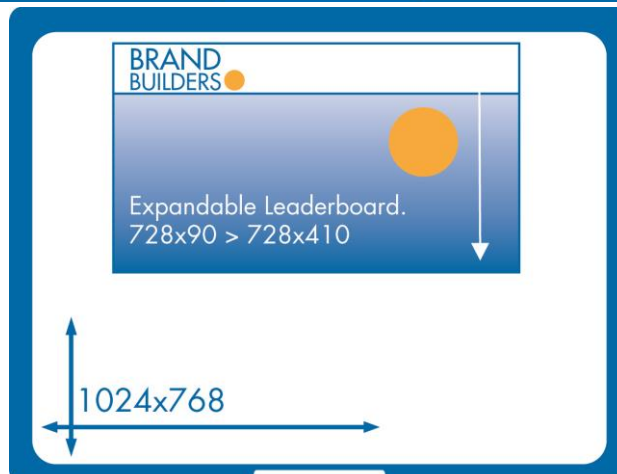

Contact: brandbuilders@iab europe.eu

Brand Builders ad formats

Halfpage

Type: static

Dimension: 300x600

Wallpaper

Type: static

Dimension: 728x90 + 160x600

Landscape

Type: static

Dimension: 728x410

Comments: 16:9 aspect ratio

Expandable Rectangle

Type: dynamic

Dimension: 300x250 -> 728x410
(16:9 aspect ratio)

Comments: floating or sliding

Expandable Leaderboard

Type: dynamic

Dimension: 728x90 ->
728x410 (16:9 aspect ratio)

Comments: floating or
sliding

Expandable Skyscraper

Type: dynamic

Dimension: 160x600 -> 300x600

Comments: floating or sliding