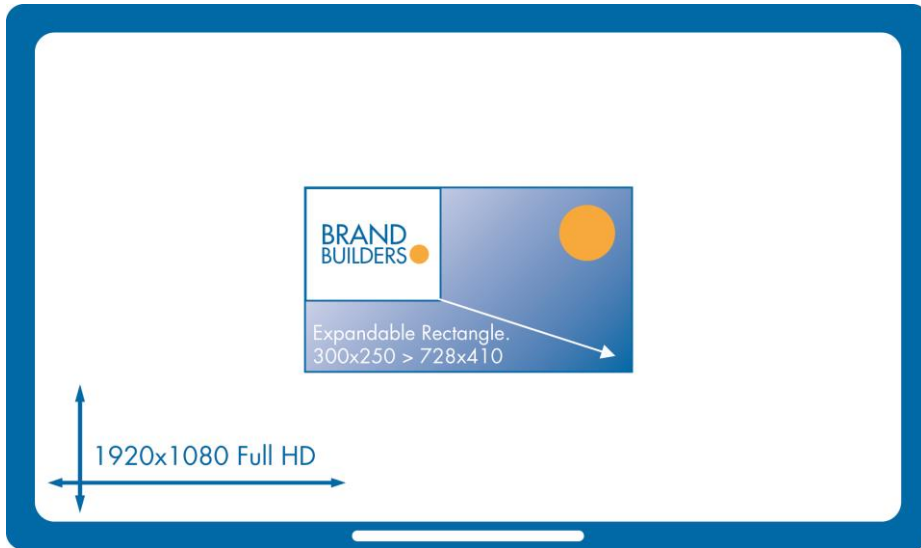

Landscape

Type: static

Dimension: 728x410

Comments: 16:9 aspect ratio

Expandable Rectangle

Type: dynamic

Dimension: 300x250 -> 728x410
(16:9 aspect ratio)

Comments: floating or sliding

Expandable Leaderboard

Type: dynamic

Dimension: 728x90 ->
728x410 (16:9 aspect ratio)

Comments: floating or
sliding

Expandable Skyscraper

Type: dynamic

Dimension: 160x600 -> 300x600

Comments: floating or sliding