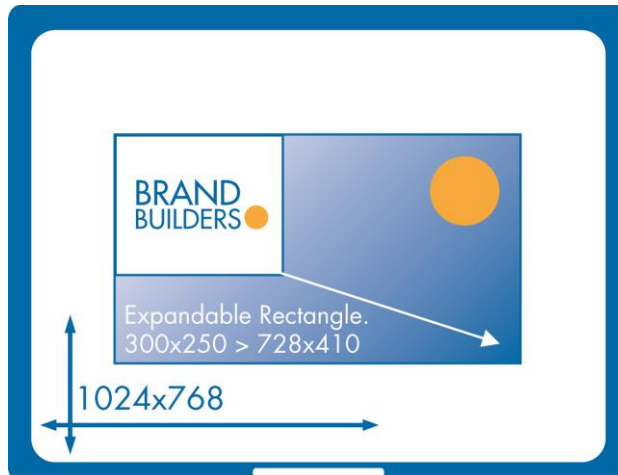

Contact: brandbuilders@iab europe.eu

Brand Builders ad formats

Halfpage

Type: static

Dimension: 300x600

Wallpaper

Type: static

Dimension: 728x90 + 160x600

Landscape

Type: static

Dimension: 728x410

Comments: 16:9 aspect ratio

Expandable Rectangle

Type: dynamic

Dimension: 300x250 -> 728x410
(16:9 aspect ratio)

Comments: floating or sliding

Expandable Leaderboard

Type: dynamic

Dimension: 728x90 ->
728x410 (16:9 aspect ratio)

Comments: floating or
sliding

Expandable Skyscraper

Type: dynamic

Dimension: 160x600 -> 300x600

Comments: floating or sliding