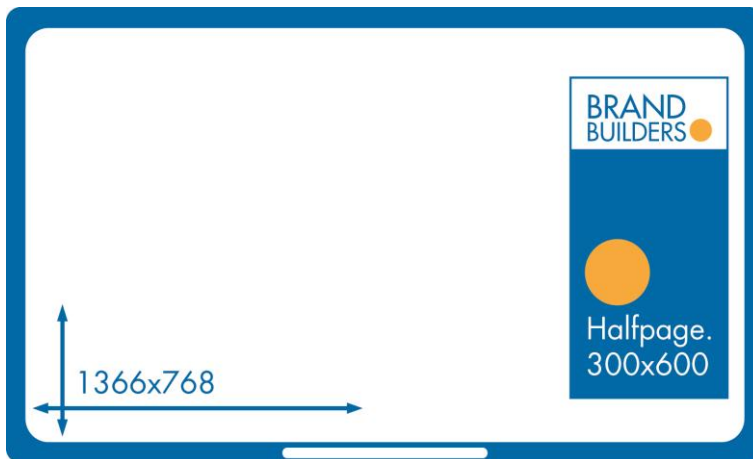

Contact: brandbuilders@iab europe.eu

Brand Builders ad formats

Halfpage

Type: static

Dimension: 300x600

Wallpaper

Type: static

Dimension: 728x90 + 160x600

Landscape

Type: static

Dimension: 728x410

Comments: 16:9 aspect ratio

Expandable Rectangle

Type: dynamic

Dimension: 300x250 -> 728x410
(16:9 aspect ratio)

Comments: floating or sliding

Expandable Leaderboard

Type: dynamic

Dimension: 728x90 ->
728x410 (16:9 aspect ratio)

Comments: floating or
sliding

Expandable Skyscraper

Type: dynamic

Dimension: 160x600 -> 300x600

Comments: floating or sliding