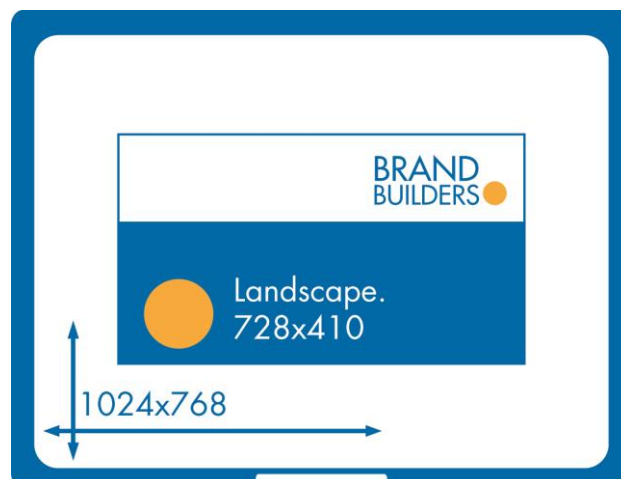

Dynamic Advertising Formats:

4. 300x250 → 728x410 Expandable Rectangle (float/slide 16:9)
5. 728x90 → 728x410 Expandable Leaderboard (float/slide, 16:9)
6. 160x600 → 300x600 Expandable Skyscraper (float/slide)

Contact: brandbuilders@iab europe.eu

Brand Builders ad formats

Halfpage

Type: static

Dimension: 300x600

Wallpaper

Type: static

Dimension: 728x90 + 160x600

Landscape

Type: static

Dimension: 728x410

Comments: 16:9 aspect ratio

Expandable Rectangle

Type: dynamic

Dimension: 300x250 -> 728x410
(16:9 aspect ratio)

Comments: floating or sliding

Expandable Leaderboard

Type: dynamic

Dimension: 728x90 ->
728x410 (16:9 aspect ratio)

Comments: floating or
sliding

Expandable Skyscraper

Type: dynamic

Dimension: 160x600 -> 300x600

Comments: floating or sliding