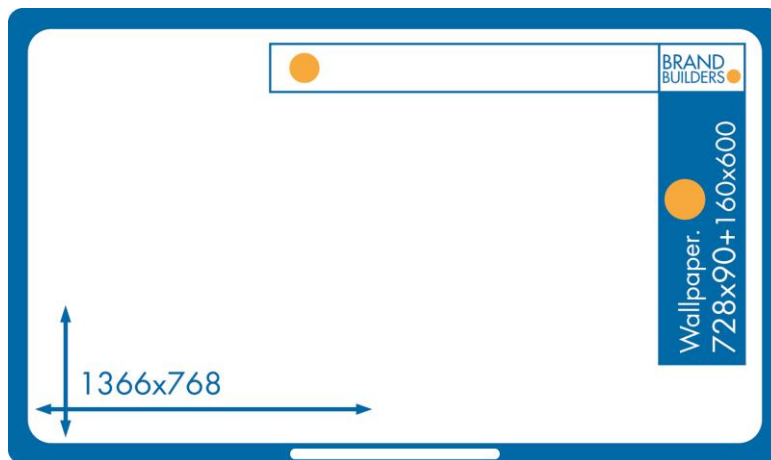

Contact: brandbuilders@iab europe.eu

Brand Builders ad formats

Halfpage

Type: static

Dimension: 300x600

Wallpaper

Type: static

Dimension: 728x90 + 160x600

Landscape

Type: static

Dimension: 728x410

Comments: 16:9 aspect ratio

Expandable Rectangle

Type: dynamic

Dimension: 300x250 -> 728x410
(16:9 aspect ratio)

Comments: floating or sliding

Expandable Leaderboard

Type: dynamic

Dimension: 728x90 ->
728x410 (16:9 aspect ratio)

Comments: floating or
sliding

Expandable Skyscraper

Type: dynamic

Dimension: 160x600 -> 300x600

Comments: floating or sliding