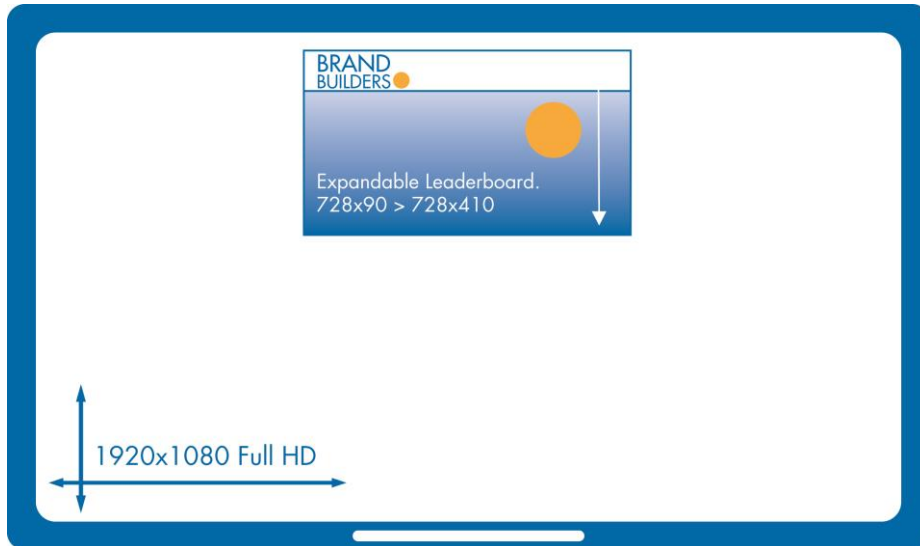

Landscape

Type: static

Dimension: 728x410

Comments: 16:9 aspect ratio

Expandable Rectangle

Type: dynamic

Dimension: 300x250 -> 728x410
(16:9 aspect ratio)

Comments: floating or sliding

Expandable Leaderboard

Type: dynamic

Dimension: 728x90 ->
728x410 (16:9 aspect ratio)

Comments: floating or
sliding

Expandable Skyscraper

Type: dynamic

Dimension: 160x600 -> 300x600

Comments: floating or sliding