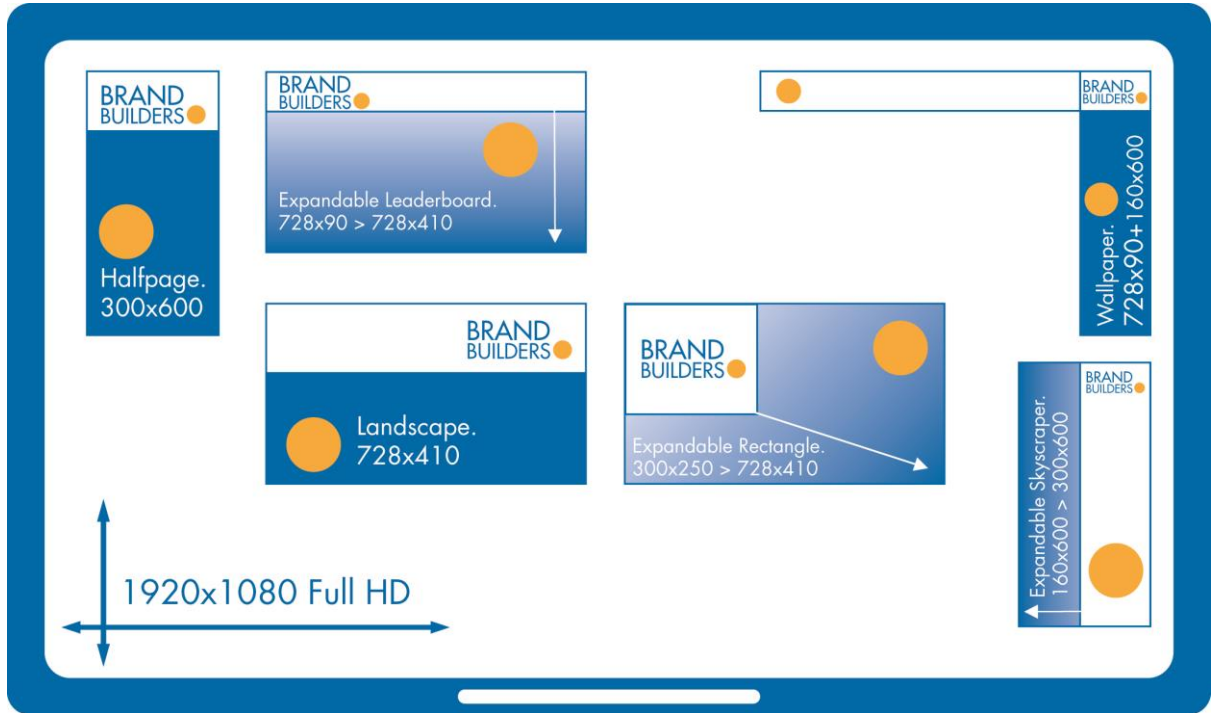

Dynamic Advertising Formats:

4. 300x250 → 728x410 Expandable Rectangle (float/slide 16:9)
5. 728x90 → 728x410 Expandable Leaderboard (float/slide, 16:9)
6. 160x600 → 300x600 Expandable Skyscraper (float/slide)

Contact: brandbuilders@iab europe.eu

Brand Builders ad formats

Halfpage

Type: static

Dimension: 300x600

Wallpaper

Type: static

Dimension: 728x90 + 160x600

Landscape

Type: static

Dimension: 728x410

Comments: 16:9 aspect ratio

Expandable Rectangle

Type: dynamic

Dimension: 300x250 -> 728x410
(16:9 aspect ratio)

Comments: floating or sliding

Expandable Leaderboard

Type: dynamic

Dimension: 728x90 ->
728x410 (16:9 aspect ratio)

Comments: floating or
sliding

Expandable Skyscraper

Type: dynamic

Dimension: 160x600 -> 300x600

Comments: floating or sliding