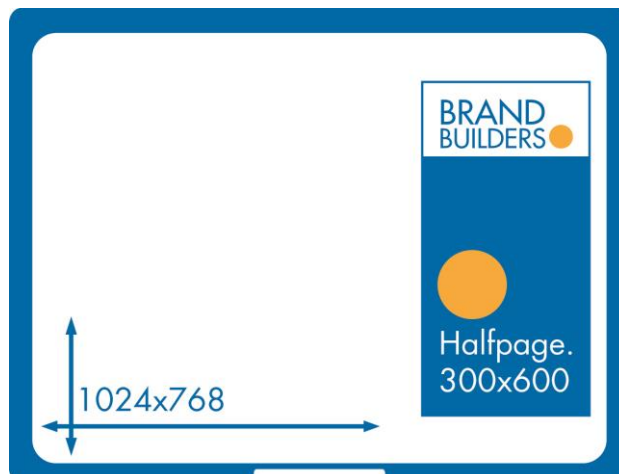

Dynamic Advertising Formats:

4. 300x250 → 728x410 Expandable Rectangle (float/slide 16:9)
5. 728x90 → 728x410 Expandable Leaderboard (float/slide, 16:9)
6. 160x600 → 300x600 Expandable Skyscraper (float/slide)

Contact: brandbuilders@iab europe.eu

Brand Builders ad formats

Halfpage

Type: static

Dimension: 300x600

Wallpaper

Type: static

Dimension: 728x90 + 160x600

Landscape

Type: static

Dimension: 728x410

Comments: 16:9 aspect ratio

Expandable Rectangle

Type: dynamic

Dimension: 300x250 -> 728x410
(16:9 aspect ratio)

Comments: floating or sliding

Expandable Leaderboard

Type: dynamic

Dimension: 728x90 ->
728x410 (16:9 aspect ratio)

Comments: floating or
sliding

Expandable Skyscraper

Type: dynamic

Dimension: 160x600 -> 300x600

Comments: floating or sliding