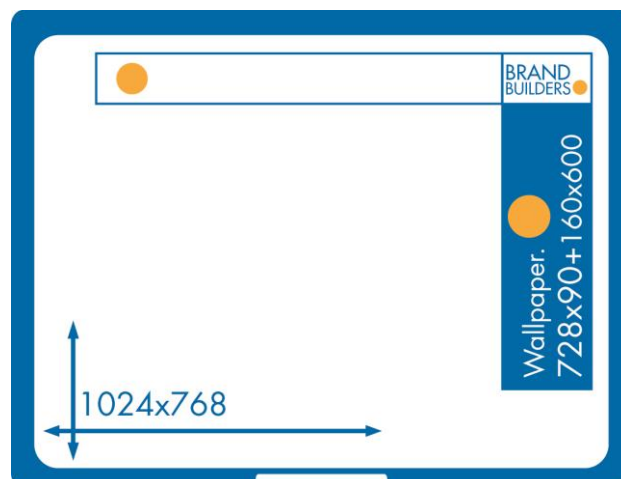

Contact: brandbuilders@iab europe.eu

Brand Builders ad formats

Halfpage

Type: static

Dimension: 300x600

Wallpaper

Type: static

Dimension: 728x90 + 160x600

Landscape

Type: static

Dimension: 728x410

Comments: 16:9 aspect ratio

Expandable Rectangle

Type: dynamic

Dimension: 300x250 -> 728x410
(16:9 aspect ratio)

Comments: floating or sliding

Expandable Leaderboard

Type: dynamic

Dimension: 728x90 ->
728x410 (16:9 aspect ratio)

Comments: floating or
sliding

Expandable Skyscraper

Type: dynamic

Dimension: 160x600 -> 300x600

Comments: floating or sliding